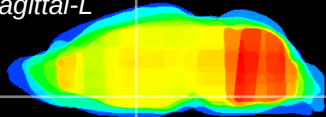

Coronal

Sagittal-R

Sagittal-L

ViBrisM: CX21409  
Horizontal

SPa dorsal