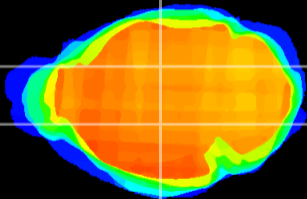

Coronal

Sagittal-R

Sagittal-L

ViBrism: CX21414
Horizontal

VPM/VPL