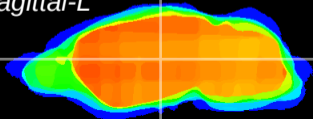

Coronal

Sagittal-R

Sagittal-L

ViBrism: CX21414
Horizontal

VPM/VPL