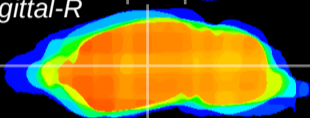

Coronal

Sagittal-R

Sagittal-L

ViBrism: CX21414
Horizontal

VPM/VPL