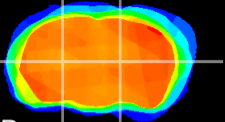

Coronal

Sagittal-R

Sagittal-L

ViBrism: CX21414
Horizontal

VPM/VPL