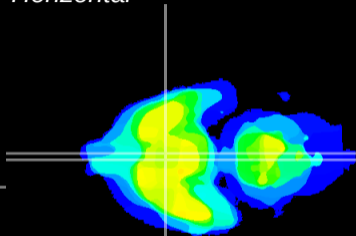

Coronal

Sagittal-R

Sagittal-L

ViBrism: CX21419
Horizontal

SCN