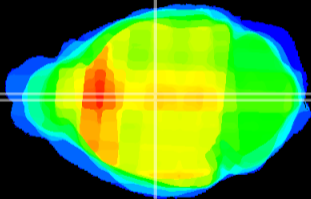

Coronal

Sagittal-R

Sagittal-L

ViBrism: CX21420
Horizontal

MD