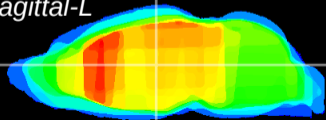

Coronal

Sagittal-R

Sagittal-L

ViBrism: CX21420
Horizontal

MD