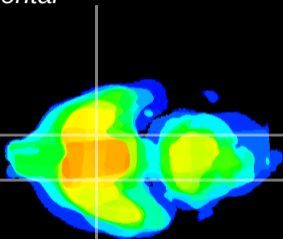

Coronal

Sagittal-R

Sagittal-L

ViBrism: CX21426
Horizontal

S0