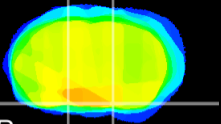

Coronal

Sagittal-R

Sagittal-L

ViBrism: CX21426
Horizontal

S0