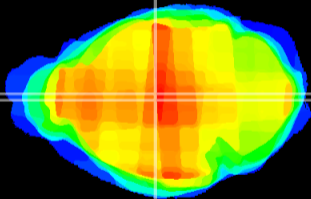

Coronal

Sagittal-R

Sagittal-L

ViBrism: CX21434
Horizontal

MD