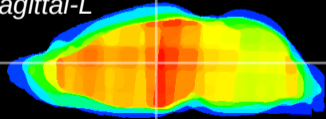

Coronal

Sagittal-R

Sagittal-L

ViBrism: CX21434
Horizontal

MD