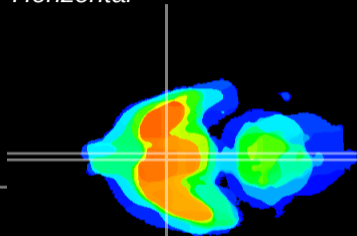

Coronal

Sagittal-R

Sagittal-L

ViBrism: CX21437
Horizontal

SCN