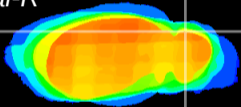

Coronal

Sagittal-R

Sagittal-L

ViBrism: CX21440
Horizontal

Cb lobe