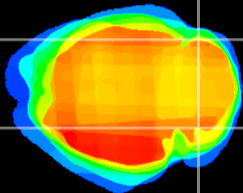

Coronal

Sagittal-R

Sagittal-L

ViBrism: CX21440
Horizontal

Cb lobe