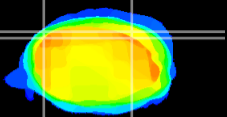

Coronal

Sagittal-R

Sagittal-L

ViBrism: CX21440
Horizontal

Cb lobe