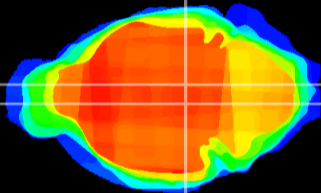

Coronal

Sagittal-R

Sagittal-L

ViBrism: CX21441
Horizontal

VTA