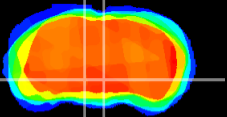

Coronal

Sagittal-R

Sagittal-L

ViBrism: CX21441
Horizontal

VTA