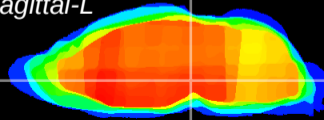

Coronal

Sagittal-R

Sagittal-L

ViBrism: CX21441
Horizontal

VTA