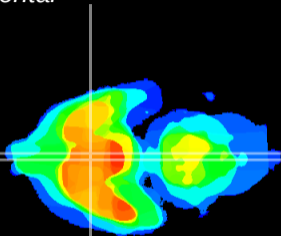

Coronal

Sagittal-R

Sagittal-L

ViBriSM: CX21443  
Horizontal

SCN