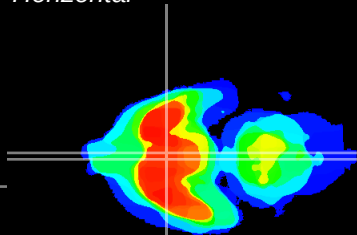

Coronal

Sagittal-R

Sagittal-L

ViBriSM: CX21445
Horizontal

SCN