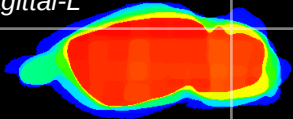

Coronal

Sagittal-R

Sagittal-L

ViBrism: CX21448
Horizontal

Cb lobe