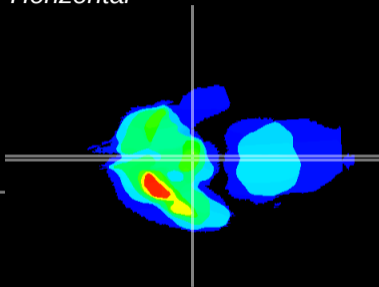

Coronal

Sagittal-R

Sagittal-L

ViBrism: CX21448
Horizontal

ME