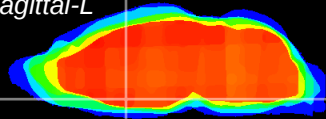

Coronal

Sagittal-R

Sagittal-L

ViBrism: CX21448
Horizontal

MPA