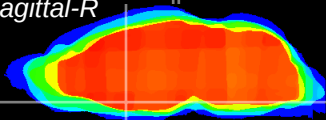

Coronal

Sagittal-R

Sagittal-L

ViBrism: CX21448
Horizontal

MPA