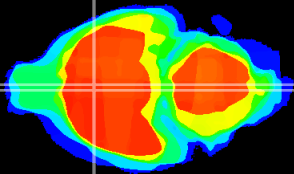

Coronal

Sagittal-R

Sagittal-L

ViBrism: CX21448
Horizontal

MPA