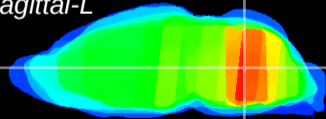

Coronal

Sagittal-R

Sagittal-L

ViBrism: CX21449
Horizontal

MVe