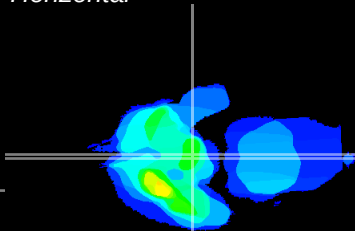

Coronal

Sagittal-R

Sagittal-L

ViBrism: CX21450
Horizontal

ME