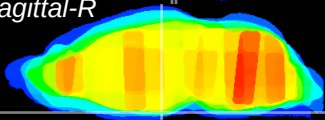

Coronal

Sagittal-R

Sagittal-L

ViBrism: CX21450
Horizontal

ME