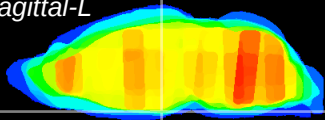

Coronal

Sagittal-R

Sagittal-L

ViBrism: CX21450
Horizontal

ME