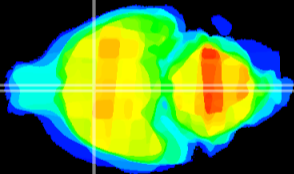

Coronal

Sagittal-R

Sagittal-L

ViBriSM: CX21450  
Horizontal

MPA