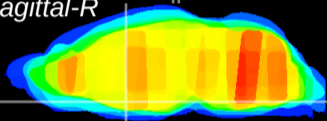

Coronal

Sagittal-R

Sagittal-L

ViBriSM: CX21450  
Horizontal

MPA