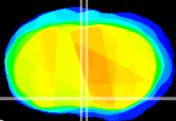

Coronal

Sagittal-R

Sagittal-L

ViBriSM: CX21450  
Horizontal

MPA