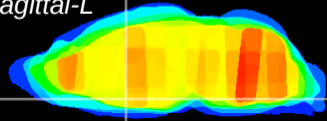

Coronal

Sagittal-R

Sagittal-L

ViBriSM: CX21450  
Horizontal

MPA