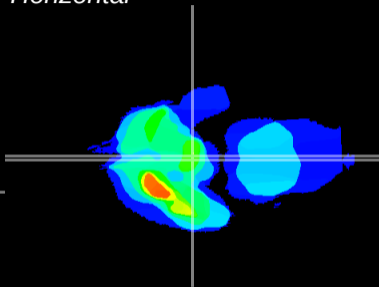

Coronal

Sagittal-R

Sagittal-L

ViBrism: CX21451
Horizontal

ME