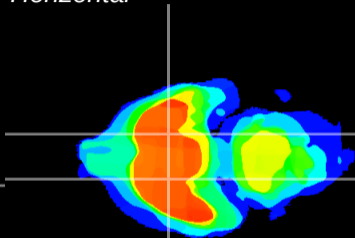

Coronal

Sagittal-R

Sagittal-L

ViBrism: CX21451
Horizontal

S0