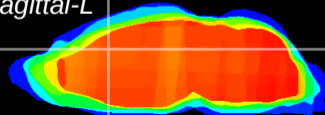

Coronal

Sagittal-R

Sagittal-L

ViBrism: CX21453
Horizontal

Cx cingulate