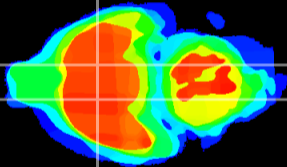

Coronal

Sagittal-R

Sagittal-L

ViBrisM: CX21453
Horizontal

LH