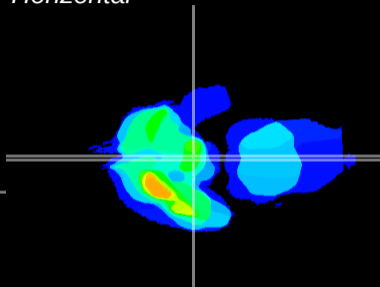

Coronal

Sagittal-R

Sagittal-L

ViBrism: CX21458
Horizontal

ME