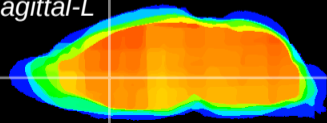

Coronal

Sagittal-R

Sagittal-L

ViBrism: CX21463
Horizontal

LS