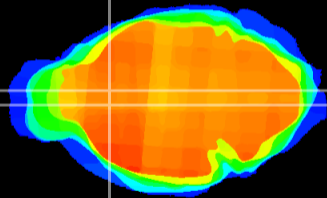

Coronal

Sagittal-R

Sagittal-L

ViBrism: CX21463
Horizontal

LS