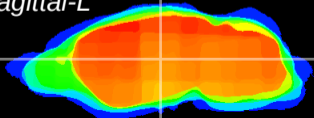

Coronal

Sagittal-R

Sagittal-L

ViBrism: CX21463
Horizontal

VPM/VPL