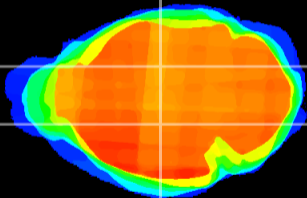

Coronal

Sagittal-R

Sagittal-L

ViBrism: CX21463
Horizontal

VPM/VPL