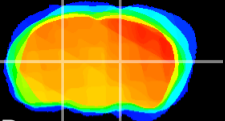

Coronal

Sagittal-R

Sagittal-L

ViBrism: CX21463
Horizontal

VPM/VPL