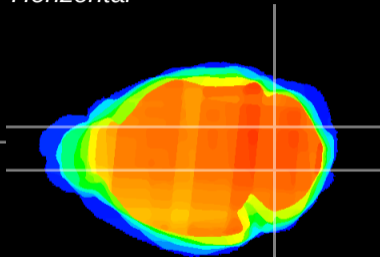

Coronal

Sagittal-R

Sagittal-L

ViBrism: CX21469
Horizontal

Cb nucleus