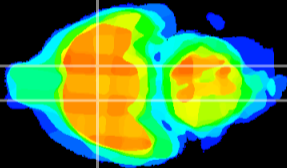

Coronal

Sagittal-R

Sagittal-L

ViBrism: CX21472  
Horizontal

LH