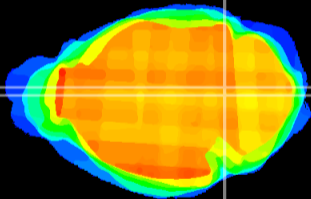

Coronal

Sagittal-R

Sagittal-L

ViBrism: CX21472
Horizontal

Tg