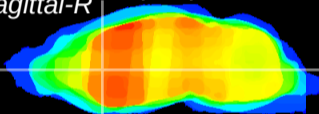

Coronal

Sagittal-R

Sagittal-L

ViBris: CX21478
Horizontal

CPU medial