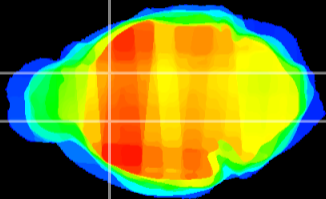

Coronal

Sagittal-R

Sagittal-L

ViBris: CX21478
Horizontal

CPU medial