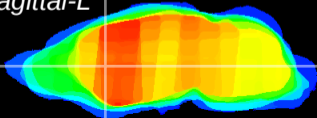

Coronal

Sagittal-R

Sagittal-L

ViBris: CX21478
Horizontal

CPU medial