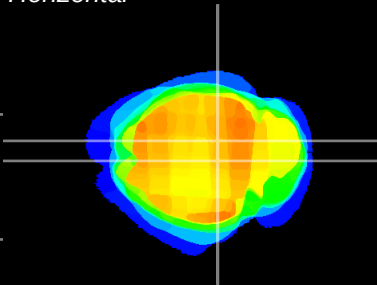

Coronal

Sagittal-R

Sagittal-L

ViBrism: CX21481
Horizontal

SC