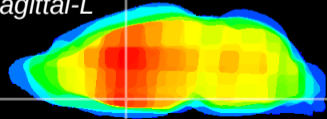

Coronal

Sagittal-R

Sagittal-L

ViBrism: CX21483
Horizontal

MPA