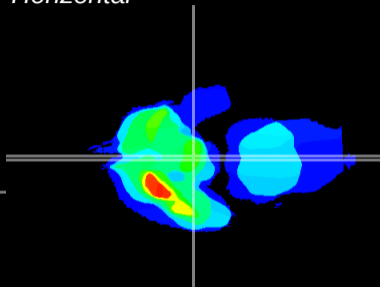

Coronal

Sagittal-R

Sagittal-L

ViBrism: CX21484
Horizontal

ME