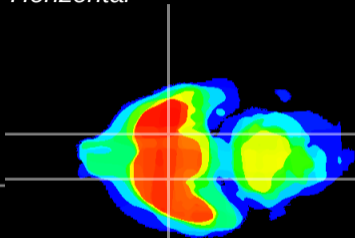

Coronal

Sagittal-R

Sagittal-L

ViBrism: CX21484
Horizontal

S0