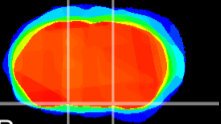

Coronal

Sagittal-R

Sagittal-L

ViBrism: CX21484
Horizontal

S0