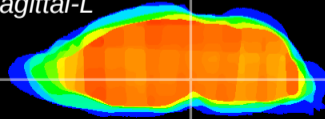

Coronal

Sagittal-R

Sagittal-L

ViBrism: CX21486
Horizontal

VTA