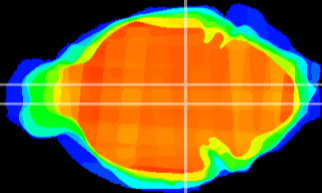

Coronal

Sagittal-R

Sagittal-L

ViBrism: CX21486
Horizontal

VTA