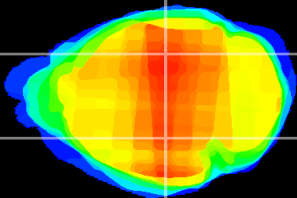

*Coronal*

*Sagittal-R*

*Sagittal-L*

ViBrism: CX21489  
*Horizontal*

LG