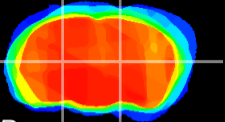

Coronal

Sagittal-R

Sagittal-L

ViBrism: CX21489
Horizontal

VPM/VPL