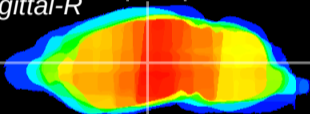

Coronal

Sagittal-R

Sagittal-L

ViBrism: CX21489
Horizontal

VPM/VPL