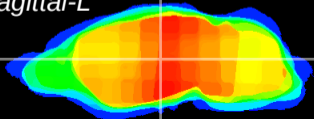

Coronal

Sagittal-R

Sagittal-L

ViBrism: CX21489
Horizontal

VPM/VPL