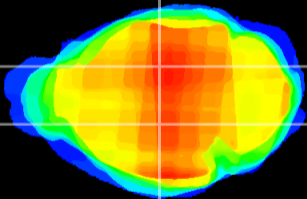

Coronal

Sagittal-R

Sagittal-L

ViBrism: CX21489
Horizontal

VPM/VPL