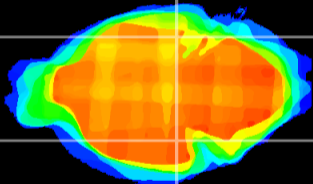

Coronal

Sagittal-R

Sagittal-L

ViBrism: CX21490
Horizontal

ventral S