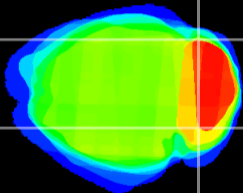

Coronal

Sagittal-R

Sagittal-L

ViBrism: CX21493
Horizontal

Cb lobe