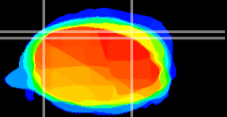

Coronal

Sagittal-R

Sagittal-L

ViBrism: CX21493
Horizontal

Cb lobe