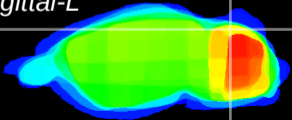

Coronal

Sagittal-R

Sagittal-L

ViBrism: CX21493
Horizontal

Cb lobe