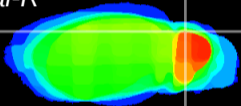

Coronal

Sagittal-R

Sagittal-L

ViBrism: CX21493
Horizontal

Cb lobe