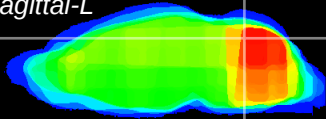

Coronal

Sagittal-R

Sagittal-L

ViBrism: CX21493
Horizontal

Cb vermis