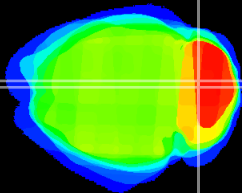

Coronal

Sagittal-R

Sagittal-L

ViBrism: CX21493
Horizontal

Cb vermis