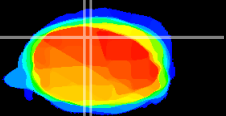

Coronal

Sagittal-R

Sagittal-L

ViBrism: CX21493
Horizontal

Cb vermis