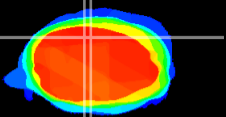

Coronal

Sagittal-R

Sagittal-L

ViBrism: CX21494  
Horizontal

Cb vermis