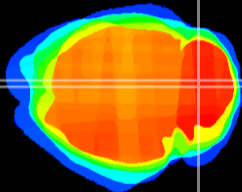

Coronal

Sagittal-R

Sagittal-L

ViBrism: CX21494  
Horizontal

Cb vermis