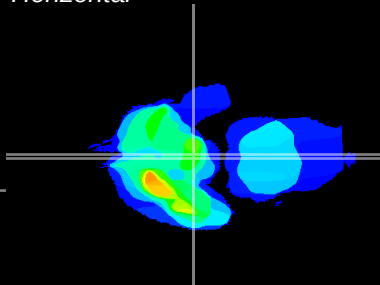

*Coronal*

*Sagittal-R*

*Sagittal-L*

ViBrism: CX21497  
*Horizontal*

ME