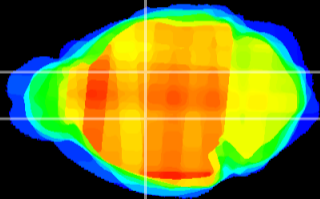

Coronal

Sagittal-R

Sagittal-L

ViBrism: CX21499
Horizontal

VA/VL