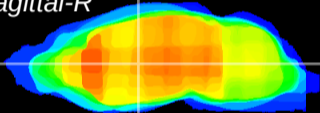

Coronal

Sagittal-R

Sagittal-L

ViBrism: CX21499
Horizontal

VA/VL