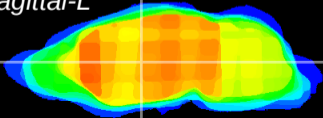

Coronal

Sagittal-R

Sagittal-L

ViBrism: CX21499
Horizontal

VA/VL