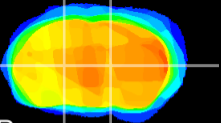

Coronal

Sagittal-R

Sagittal-L

ViBrism: CX21499
Horizontal

VA/VL