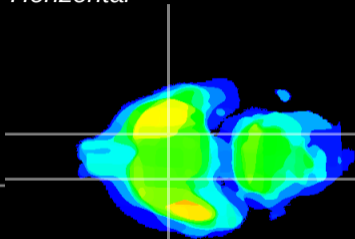

Coronal

Sagittal-R

Sagittal-L

ViBrism: CX21501
Horizontal

S0