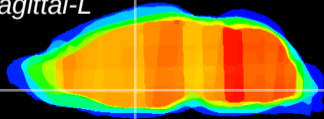

Coronal

Sagittal-R

Sagittal-L

ViBrism: CX21506
Horizontal

Pa