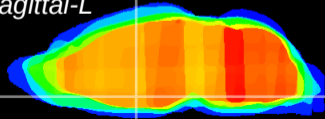

Coronal

Sagittal-R

Sagittal-L

ViBriSm: CX21506  
Horizontal

SPa dorsal