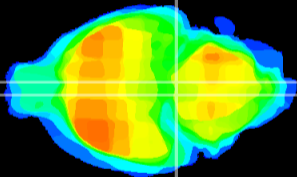

Coronal

Sagittal-R

Sagittal-L

ViBrism: CX21509
Horizontal

Pn