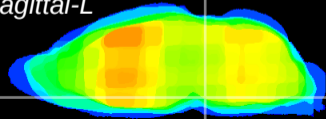

Coronal

Sagittal-R

Sagittal-L

ViBrism: CX21509
Horizontal

Pn