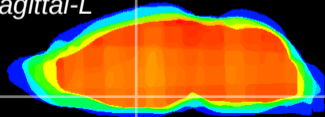

Coronal

Sagittal-R

Sagittal-L

ViBriSm: CX21510
Horizontal

SPa dorsal