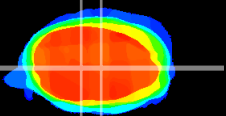

Coronal

Sagittal-R

Sagittal-L

ViBrism: CX21511
Horizontal

MVe