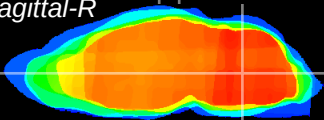

Coronal

Sagittal-R

Sagittal-L

ViBrism: CX21511
Horizontal

MVe