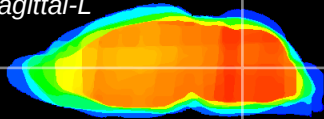

Coronal

Sagittal-R

Sagittal-L

ViBrism: CX21511
Horizontal

MVe