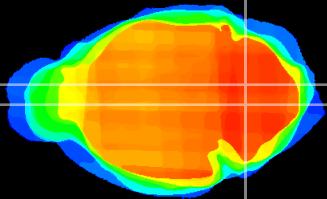

Coronal

Sagittal-R

Sagittal-L

ViBrism: CX21511
Horizontal

MVe