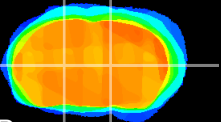

Coronal

Sagittal-R

Sagittal-L

ViBrism: CX21511
Horizontal

VA/VL