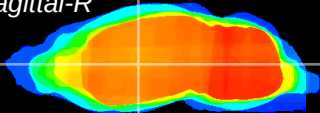

Coronal

Sagittal-R

Sagittal-L

ViBrism: CX21511
Horizontal

VA/VL