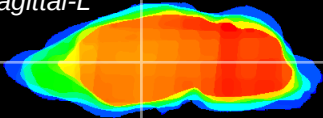

Coronal

Sagittal-R

Sagittal-L

ViBrism: CX21511
Horizontal

VA/VL