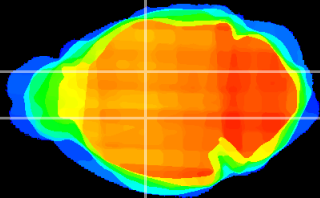

Coronal

Sagittal-R

Sagittal-L

ViBrism: CX21511
Horizontal

VA/VL