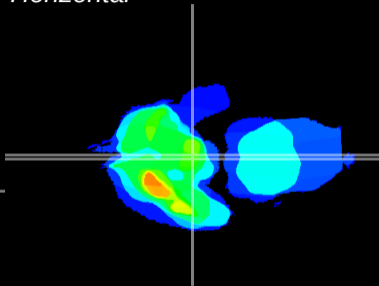

Coronal

Sagittal-R

Sagittal-L

ViBrism: CX21513
Horizontal

ME