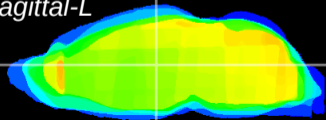

Coronal

Sagittal-R

Sagittal-L

ViBrism: CX21517
Horizontal

MD